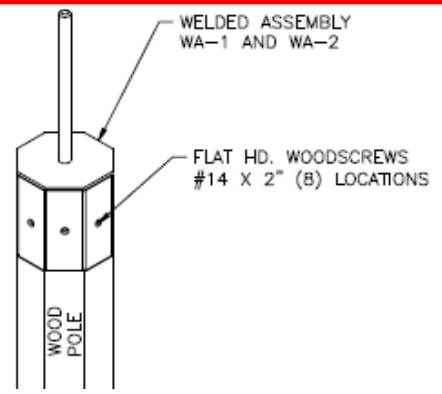

Sailcloth Tent

Engineered Wood Center Poles...

Pin welded to pole cap

Steel Baseplate feature keeps wood from splintering

Centerpole Pricing:

32W Sailcloth

Queen - 19' - \$688.80

King - 21' - \$747.35