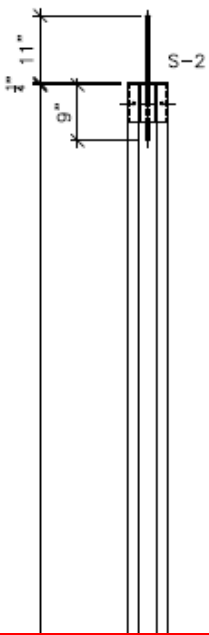

Sailcloth Tent

Engineered Wood Center Poles...

Pin welded to pole cap

Steel Baseplate feature keeps wood from splintering

Centerpole Pricing:

32W Sailcloth

Queen - 19' - \$688.80

King - 21' - \$747.35

44W Sailcloth

Queen - 22' - \$782.94

King - 25' - \$951.30

51W Sailcloth

Queen - 24' - \$930.10

King - 27' - \$1033.76

57W Sailcloth

Queen - 25' - \$1181.44

King - 29' - \$1375.98

Prices do not include shipping - All sizes assume 8' sidelegs

Ramsey Duqum . 216-692-9800 . ramsey@ablerents.com