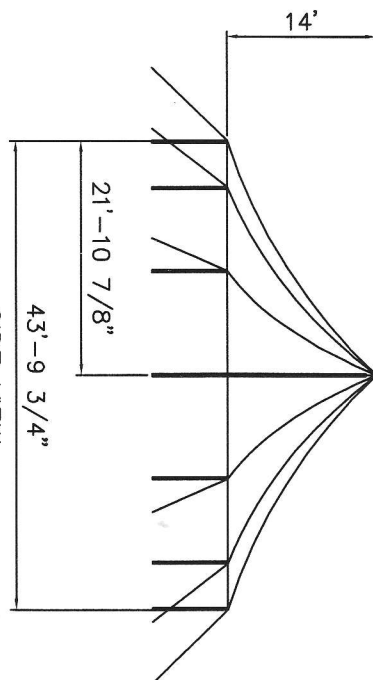

TIDEWATER SAIL CLOTH TENT
44' x 43' 1pc.

- (1) 44' x 43' 1pc. TOP (1,519sqft.)
- (1) 4.0" O.D. ALUM. 3PC. CENTER POLE (21')
- (14) 2.5" O.D. ALUM. 1pc/ 3x3 WOOD SIDE POLE (7'L)
- (14) 1" INLINE RATCHETS - GUY OUT
- (14) 36" DOUBLE HEADED STAKES

SIDE VIEW

K:\cad files\Pole Tent\Tidewater Sail Tent\44x43.dwg 4/24/2009 3:18:59 PM pdfacad7.pc3

AZTEC
2685 COLUMBIA ST. TORRANCE, CA. 90503
(800) 228-3687 - FAX (310) 381-0722

STANDARD

TIDEWATER SAIL CLOTH TENT / STANDARD
44' W x 43' L TIDEWATER SAIL CLOTH TENT

ENGINEER	CM	DRAWN	TTR	PART DESCRIPTION	CODE	SIZE	DRAWING NUMBER	REV
CHECKED	-	DATE	10-20-2008			AZ-44x43-	TIDEWATER	3

TIDEWATER SAIL TENT\44x\44x43 042409 1515