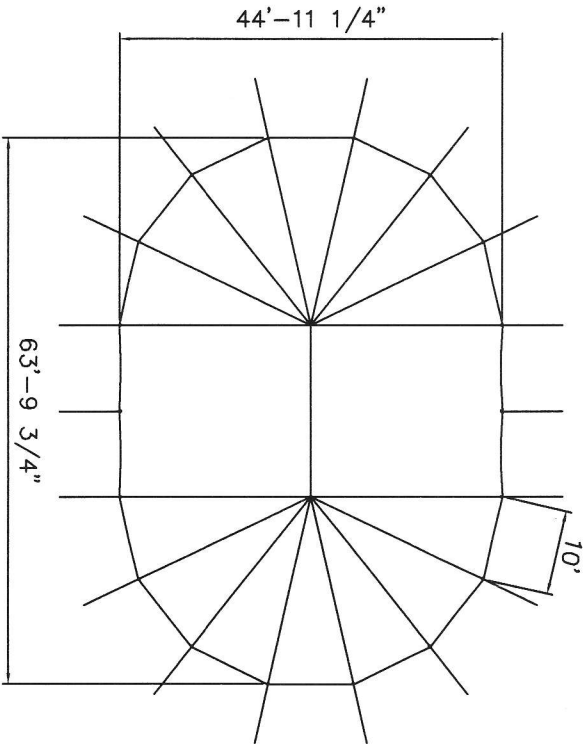

PLAN VIEW

K:\cad files\Pole Tent\Tidewater Sail Tent\44x44x63.dwg 2/5/2009 5:55:58 PM, pdfFactory.pcs

AZTEC
2685 COLUMBIA ST. TORRANCE, CA. 90503
(800) 228-3687 - FAX (310) 381-0722

STANDARD

TIDEWATER SAIL CLOTH TENT / STANDARD
44' W x 63' L TIDEWATER SAIL CLOTH TENT

ENGINEER	CM	DRAWN	TTR	PART DESCRIPTION	CODE	SIZE	DRAWING NUMBER	REV
CHECKED	-	DATE	10-20-2008			AZ-44x63-	TIDEWATER	1

TIDEWATER SAIL TENT\44x\44x63 020209 1445