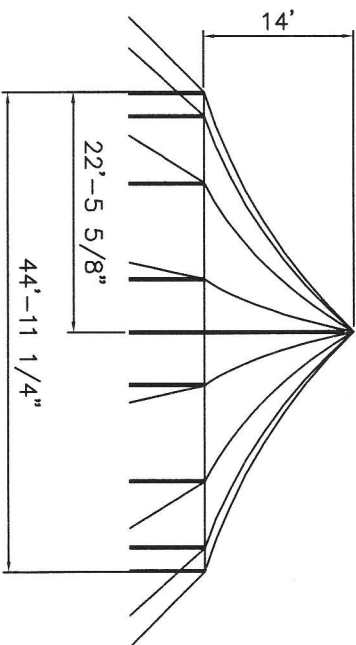

TIDEWATER SAIL CLOTH TENT
44' x 43' 1pc.

- (1) 44' x 43' 1pc. TOP (1,519sqft.)
- (1) 4.0" O.D. ALUM. 3PC. CENTER POLE (21')
- (14) 2.5" O.D. ALUM. 1pc/ 3x3 WOOD SIDE POLE (7'L)
- (14) 1" INLINE RATCHETS - GUY OUT
- (14) 36" DOUBLE HEADED STAKES

END VIEW

K:\cad files\Pole Tent\Tidewater Sail Tent\44x43.dwg 4/24/2009 3:18:59 PM pdfacad7.pc3

AZTEC
2685 COLUMBIA ST. TORRANCE, CA. 90503
(800) 228-3687 - FAX (310) 381-0722

STANDARD

TIDEWATER SAIL CLOTH TENT / STANDARD
44' W x 43' L TIDEWATER SAIL CLOTH TENT

ENGINEER	CM	DRAWN	TTR	PART DESCRIPTION	CODE	SIZE	DRAWING NUMBER	REV
CHECKED	-	DATE	10-20-2008			AZ-44x43-	TIDEWATER	3

TIDEWATER SAIL TENT\44x\44x43 042409 1515