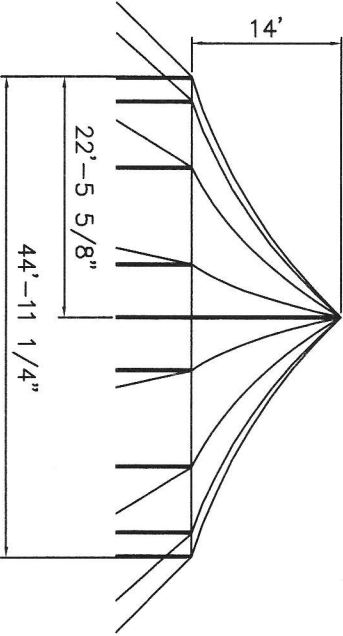

TIDEWATER SAIL CLOTH TENT
44' x 63' 1pc.

- (1) 44' x 63' 1pc. TOP (2,413sq.ft.)
- (2) 4.0" O.D. ALUM. 3PC. CENTER POLE (21')
- (18) 2.5" O.D. ALUM. 1pc/ 3x3 WOOD SIDE POLE (7'L)
- (18) 1" INLINE RATCHETS - GUY OUT
- (18) 36" DOUBLE HEADED STAKES

END VIEW

K:\cad files\Pole Tent\Tidewater Sail Tent\44x44x63.dwg 2/5/2009 5:55:58 PM, pdfFactory.pcs

AZTEC
2685 COLUMBIA ST. TORRANCE, CA. 90503
(800) 228-3687 - FAX (310) 381-0722

STANDARD

TIDEWATER SAIL CLOTH TENT / STANDARD
44' W x 63' L TIDEWATER SAIL CLOTH TENT

ENGINEER	CM	DRAWN	TTR	PART DESCRIPTION	CODE	SIZE	DRAWING NUMBER	REV
CHECKED	-	DATE	10-20-2008			AZ-44x63-	TIDEWATER	1

TIDEWATER SAIL TENT\44x\44x63 020209 1445