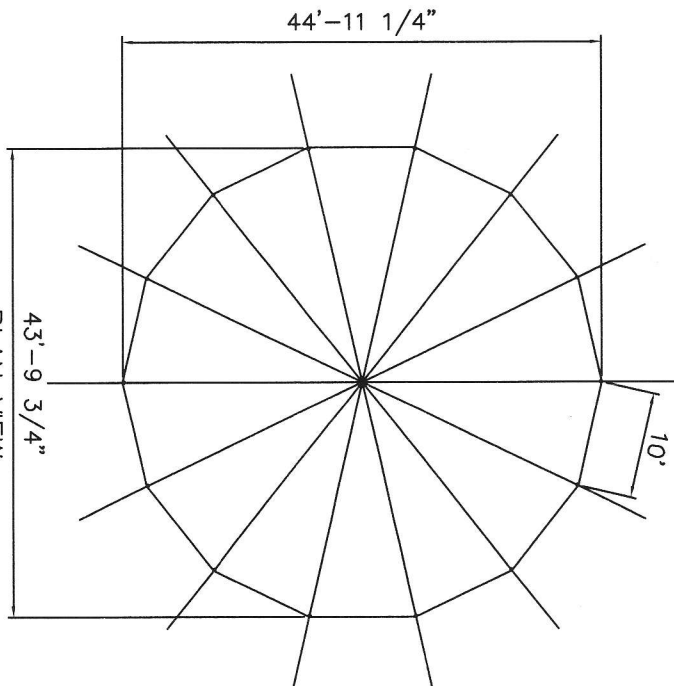

PLAN VIEW

K:\cad files\Pole Tent\Tidewater Sail Tent\44x43.dwg 4/24/2009 3:18:59 PM pdfacad7.pc3

AZTEC
2685 COLUMBIA ST. TORRANCE, CA. 90503
(800) 228-3687 - FAX (310) 381-0722

STANDARD

TIDEWATER SAIL CLOTH TENT / STANDARD
44' W x 43' L TIDEWATER SAIL CLOTH TENT

ENGINEER	CM	DRAWN	TTR	PART DESCRIPTION	CODE	SIZE	DRAWING NUMBER	REV
CHECKED	-	DATE	10-20-2008			AZ-44x43-	TIDEWATER	3

TIDEWATER SAIL TENT\44x\44x43 042409 1515