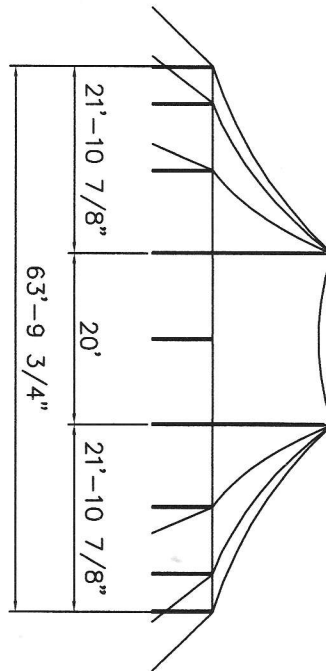

SIDE VIEW

TIDEWATER SAIL CLOTH TENT
44' x 63' 1pc.

- (1) 44' x 63' 1pc. TOP (2,413sq.ft.)
- (2) 4.0" O.D. ALUM. 3PC. CENTER POLE (21')
- (18) 2.5" O.D. ALUM. 1pc/ 3x3 WOOD SIDE POLE (7'L)
- (18) 1" INLINE RATCHETS - GUY OUT
- (18) 36" DOUBLE HEADED STAKES