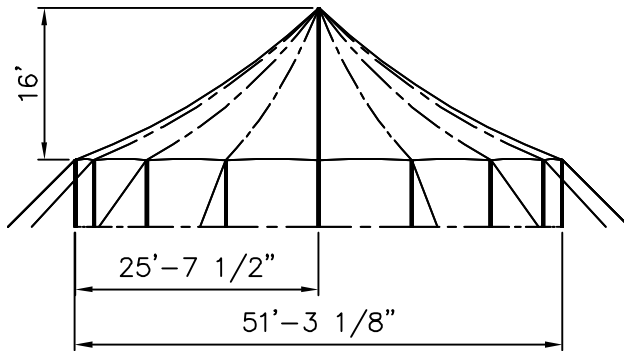

ISOMETRIC VIEW

3036 SQ. FT.

SIDE VIEW

TIDEWATER SAIL CLOTH TENT
51' x 71' 1pc.

- (1) 51' x 71' 1PC. TOP
- (2) 4" SCH. 40 2PC. CENTER POLE (23'L 24' L)
- (20) 2.5" O.D. ALUM. 1pc/ 3x3 WOOD SIDE POLE (7'L 8'L)
- (20) 2" INLINE RATCHETS – GUY OUT
- (20) 42" DOUBLE HEADED STAKES

FRONT VIEW

PLAN VIEW

STANDARD

TIDEWATER SAIL CLOTH TENT / STANDARD
51' W x 71' L TIDEWATER SAIL CLOTH TENT

REV	0
DRAWING NUMBER	AZ-51x71-TIDEWATER
SIZE	
CODE	
PART DESCRIPTION	

2685 COLUMBIA ST. TORRANCE, CA. 90503
(800) 228-3687 - FAX (310) 381-0722