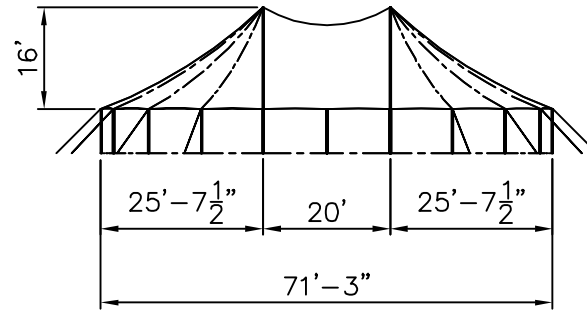

ISOMETRIC VIEW

3036 SQ. FT.

SIDE VIEW

TIDEWATER SAIL CLOTH TENT
51' x 71' 1pc.

- (1) 51' x 71' 1PC. TOP
- (2) 4" SCH. 40 2PC. CENTER POLE (23'L 24' L)
- (20) 2.5" O.D. ALUM. 1pc/ 3x3 WOOD SIDE POLE (7'L 8'L)
- (20) 2" INLINE RATCHETS – GUY OUT
- (20) 42" DOUBLE HEADED STAKES

FRONT VIEW

PLAN VIEW

STANDARD

TIDEWATER SAIL CLOTH TENT / STANDARD
51' W x 71' L TIDEWATER SAIL CLOTH TENT

REV	0
DRAWING NUMBER	AZ-51x71-TIDEWATER
SIZE	
CODE	
PART DESCRIPTION	

2685 COLUMBIA ST. TORRANCE, CA. 90503
(800) 228-3687 - FAX (310) 381-0722