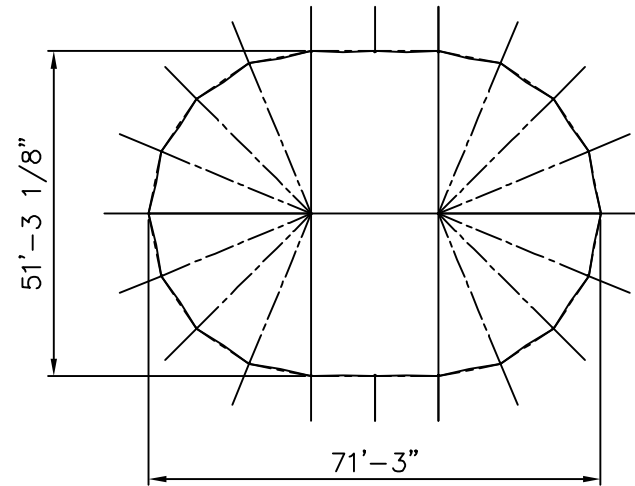

ISOMETRIC VIEW

3036 SQ. FT.

SIDE VIEW

TIDEWATER SAIL CLOTH TENT
51' x 71' 1pc.

- (1) 51' x 71' 1PC. TOP
- (2) 4" SCH. 40 2PC. CENTER POLE (23'L 24' L)
- (20) 2.5" O.D. ALUM. 1pc/ 3x3 WOOD SIDE POLE (7'L 8'L)
- (20) 2" INLINE RATCHETS – GUY OUT
- (20) 42" DOUBLE HEADED STAKES

FRONT VIEW

PLAN VIEW

STANDARD

TIDEWATER SAIL CLOTH TENT / STANDARD
51' W x 71' L TIDEWATER SAIL CLOTH TENT

REV	0
DRAWING NUMBER	AZ-51x71-TIDEWATER
SIZE	
CODE	
PART DESCRIPTION	

2685 COLUMBIA ST. TORRANCE, CA. 90503
(800) 228-3687 - FAX (310) 381-0722